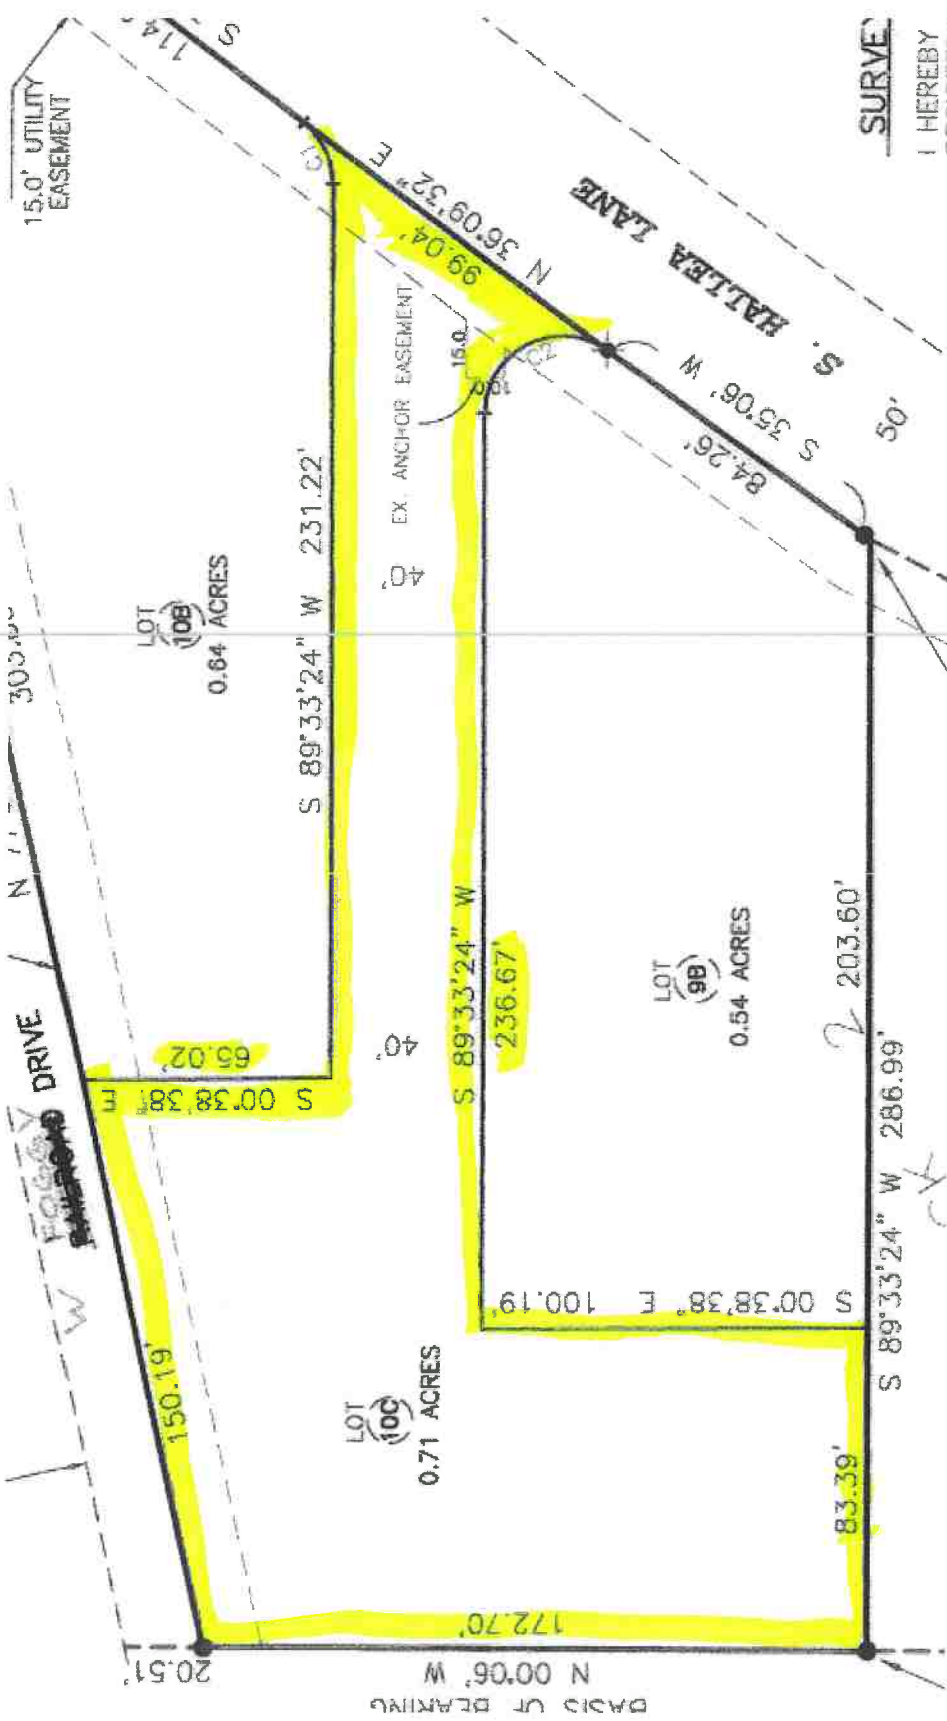

Matanuska-Susitna Borough

Legend

- Road Mileposts
- Roads**
 - Highway
 - Major Road
 - Medium Road
 - Minor Road
 - Ramp
 - - Primitive Road
 - - Private Road
 - - Not Constructed
- Alaska Railroad
- ▭ Mat-Su Borough Boundary
- Incorporated Cities
- Address Numbers
- ▭ Parcels
- ▭ Government Lot Lines
- ▭ ROW and Easements
 - - ROW Road
 - - ROW RR
 - - ROW Easement
 - - Section line easement
- ▭ Lakes and Rivers
- ▭ Streams
- ▭ 100 year Flood Zone
- ▭ Section Lines

1:4,514

Notes

This map was automatically generated using Geocortex Essentials.

THIS MAP IS NOT TO BE USED FOR NAVIGATION

This map is solely for informational purposes only. The Borough makes no express or implied warranties with respect to the character, function, or capabilities of the map or the suitability of the map for any particular purpose beyond those originally intended by the Borough. For information regarding the full disclaimer and policies related to acceptable uses of this map, please contact the Matanuska-Susitna Borough GIS Division at 907-461-7858.

Miles

Reported on 04/12/2022 02:50 PM

WGS_1984_Web_Mercator_Auxiliary_Sphere
© Matanuska-Susitna Borough

SURVEY
 I HEREBY

BASIS OF BEARING
 N 00'06" W