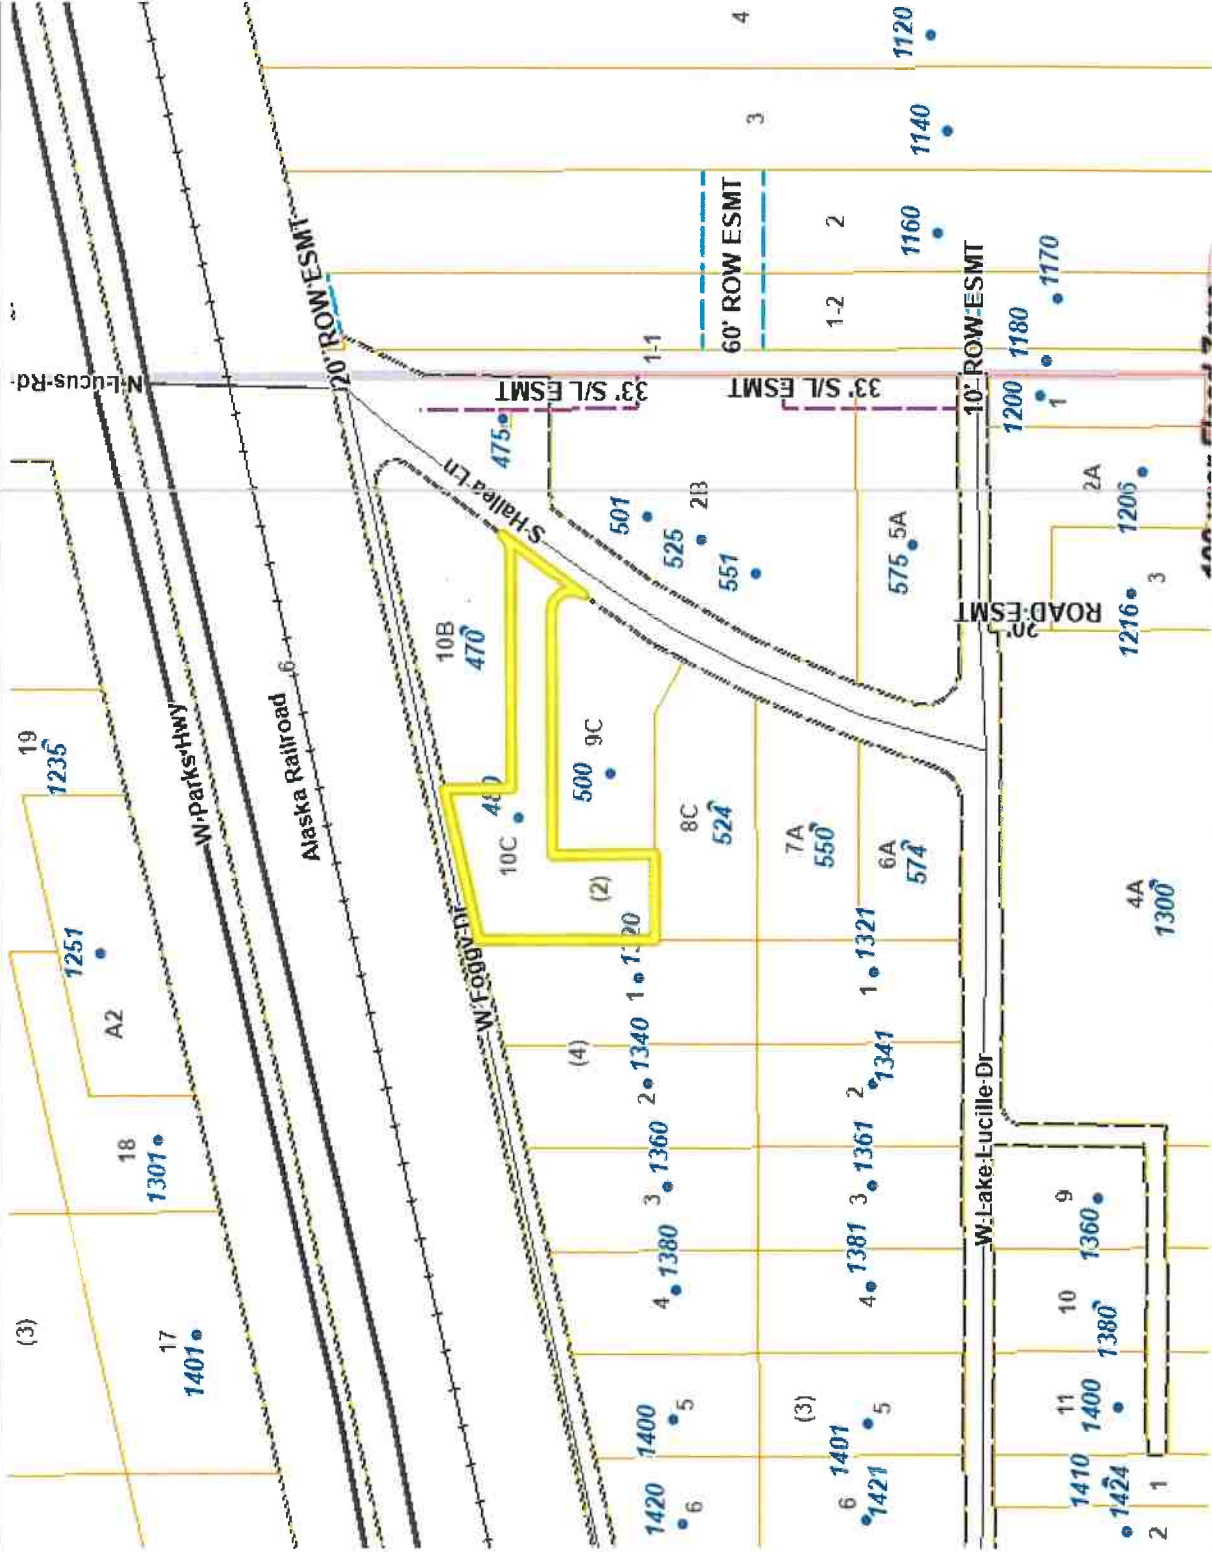

Matanuska-Susitna Borough

Legend

- Road Mileposts
- **Roads**
  - Highway
  - Major Road
  - Medium Road
  - Minor Road
  - Ramp
  - - Primitive Road
  - - Private Road
  - - Not Constructed
- Alaska Railroad
- ▭ Mat-Su Borough Boundary
- Incorporated Cities
- Address Numbers
- ▭ Parcels
- ▭ Government Lot Lines
- ▭ ROW and Easements
  - - ROW Road
  - - ROW RR
  - - ROW Easement
  - - Section line easement
- ▭ Lakes and Rivers
- ▭ Streams
- ▭ 100 year Flood Zone
- ▭ Section Lines

1:4,514

Notes

This map was automatically generated using Geocortex Essentials.

THIS MAP IS NOT TO BE USED FOR NAVIGATION

Miles

Reported on 04/12/2022 02:50 PM

WGS_1984_Web_Mercator_Auxiliary_Sphere
© Matanuska-Susitna Borough