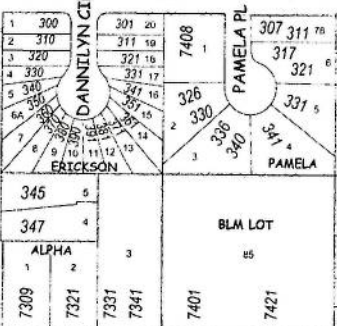

BOUNDARY AVE

E 6TH AVE

13N - 3W - 13

Northeast Anchorage

Page - 34

1240

(C) Copyright 2015 Alaska Street Master Anchorage AK 907-243-0477