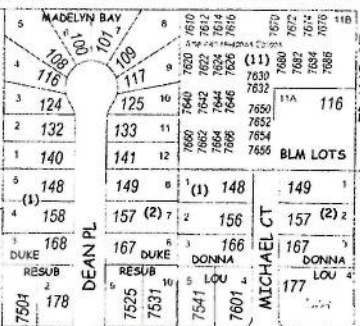

BOUNDARY AVE

E 6TH AVE

13N - 3W - 13

Northeast Anchorage

Page - 34

1240

(C) Copyright 2015 Alaska Street Master Anchorage AK 907-243-0477