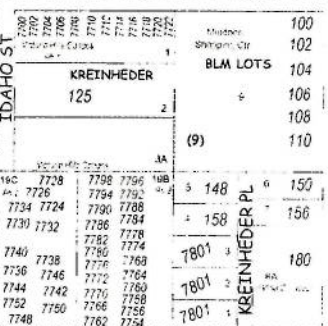

BOUNDARY AVE

E 6TH AVE

13N - 3W - 13

Northeast Anchorage

Page - 34

1240

(C) Copyright 2015 Alaska Street Master Anchorage AK 907-243-0477