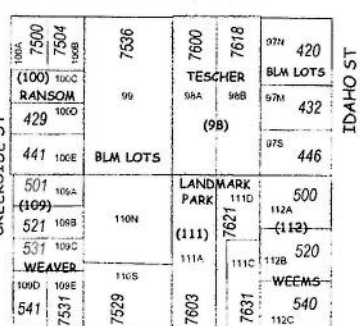

BOUNDARY AVE

E 6TH AVE

13N - 3W - 13

Northeast Anchorage

Page - 34

1240

(C) Copyright 2015 Alaska Street Master Anchorage AK 907-243-0477