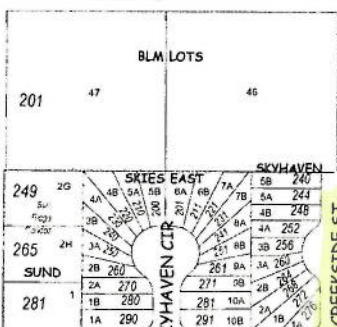

BOUNDARY AVE

E 6TH AVE

13N - 3W - 13

Northeast Anchorage

Page - 34

1240

(C) Copyright 2015 Alaska Street Master Anchorage AK 907-243-0477