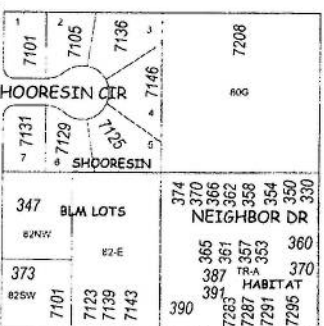

BOUNDARY AVE

E 6TH AVE

13N - 3W - 13

Northeast Anchorage

Page - 34

1240

(C) Copyright 2015 Alaska Street Master Anchorage AK 907-243-0477