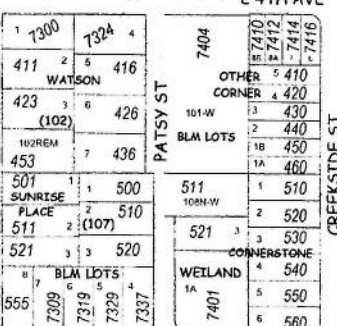

BOUNDARY AVE

E 6TH AVE

13N - 3W - 13

Northeast Anchorage

Page - 34

1240

(C) Copyright 2015 Alaska Street Master Anchorage AK 907-243-0477