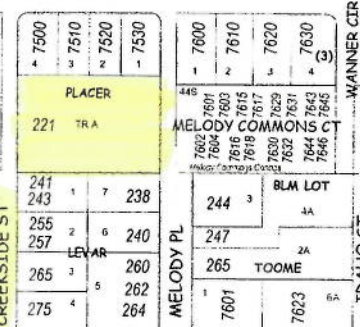

BOUNDARY AVE

E 6TH AVE

13N - 3W - 13

Northeast Anchorage

Page - 34

1240

(C) Copyright 2015 Alaska Street Master Anchorage AK 907-243-0477