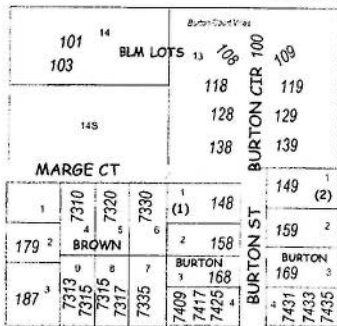

BOUNDARY AVE

E 6TH AVE

13N - 3W - 13

Northeast Anchorage

Page - 34

1240

(C) Copyright 2015 Alaska Street Master Anchorage AK 907-243-0477