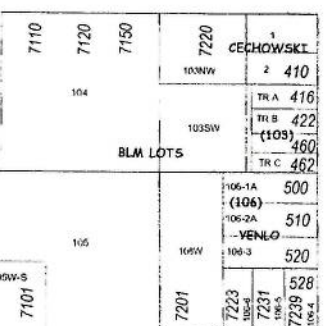

BOUNDARY AVE

E 6TH AVE

13N - 3W - 13

Northeast Anchorage

Page - 34

1240

(C) Copyright 2015 Alaska Street Master Anchorage AK 907-243-0477